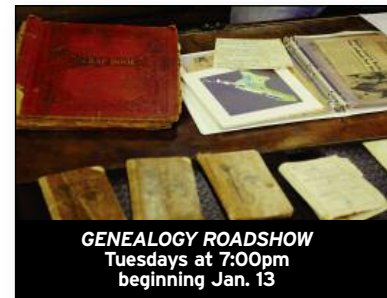

24 SATURDAY

- 6:00 The Lawrence Welk Show
- 7:00 Classic Gospel
- 8:00 Masterpiece Mystery:
  Endeavour 2 - Trove
- 9:30 A Chef's Life
- 10:00 Austin City Limits

25 SUNDAY

- 6:00 Last Will & Testament
- 7:00 Masterpiece Classic: Downton Abbey 5, Pt. 3
- 8:00 Masterpiece Classic: Downton Abbey 5, Pt. 4
- 9:00 Masterpiece Mystery: Grantchester
- 10:00 Bletchley Circle

26 MONDAY

- 7:00 Antiques Roadshow: Austin
- 8:00 Great British Baking Show Pt. 5

- 9:00 A Path Appears
- 10:30 Too Close to Home

27 TUESDAY

- 7:00 Genealogy Roadshow
- 8:00 American Experience
- 9:00 Frontline: League of Denial
- 10:30 Afterhours: Live from the Red Cat

28 WEDNESDAY

- 7:00 Nature: Penguin Post Office
- 8:00 NOVA: Sinkholes - Buried Alive
- 9:00 Secrets of the Dead: Ben Franklin's Bones
- 10:00 Alabama Inc.
- 10:30 Craftsman's Legacy

29 THURSDAY

- 7:00 The This Old House Hour
- 8:00 Antiques Roadshow: Austin
- 9:00 Super Sky Scrappers
- 10:00 We Have Signal!
- 10:30 We Have Signal!

30 FRIDAY

- 7:00 Washington Week
- 7:30 The McLaughlin Group

- 8:00 Capitol Journal: Week in Review
- 9:00 Shakespeare Uncovered:
  A Midsummer Night's Dream with Hugh Bonneville
- 10:00 Shakespeare Uncovered: King Lear with Christopher Plummer

31 SATURDAY

- 6:00 The Lawrence Welk Show
- 7:00 Classic Gospel
- 8:00 Masterpiece Mystery: Endeavour 2 - Nocturne
- 9:30 A Chef's Life
- 10:00 Austin City Limits